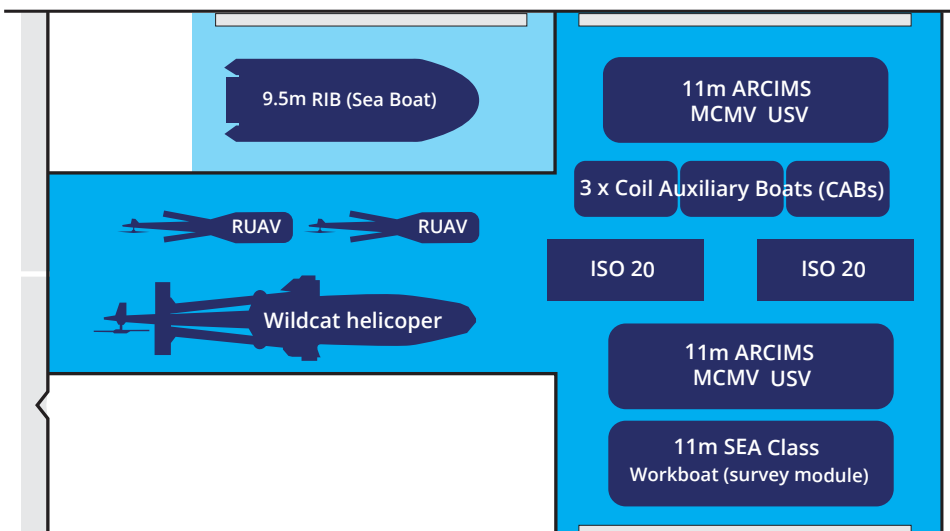

Type 26 frigate - possible mission bay configurations

Anti-submarine

Humanitarian aid / Disaster relief

Littoral strike - SF operation

Littoral strike - amphibious raiding

Mine countermeasures / Route survey

Maritime security