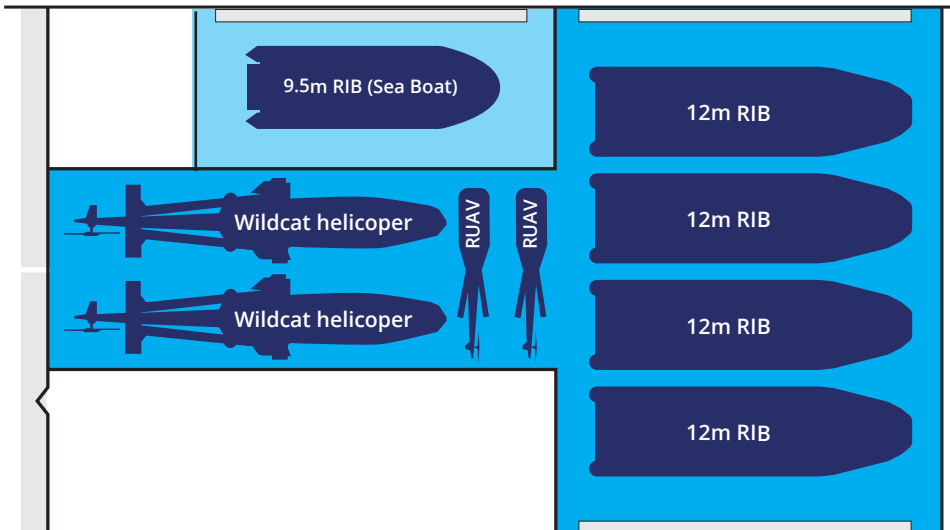

Type 26 frigate - possible mission bay configurations

Anti-submarine

Humanitarian aid / Disaster relief

Littoral strike - SF operation

Littoral strike - amphibious raiding

Mine countermeasures / Route survey