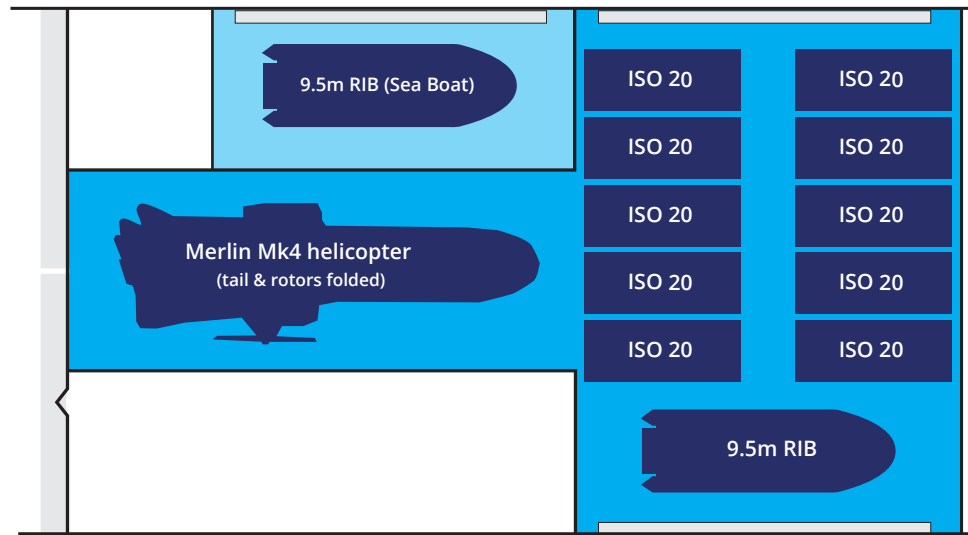

Type 26 frigate - possible mission bay configurations

Anti-submarine

Humanitarian aid / Disaster relief

Littoral strike - SF operation

Littoral strike - amphibious raiding

Mine countermeasures / Route survey