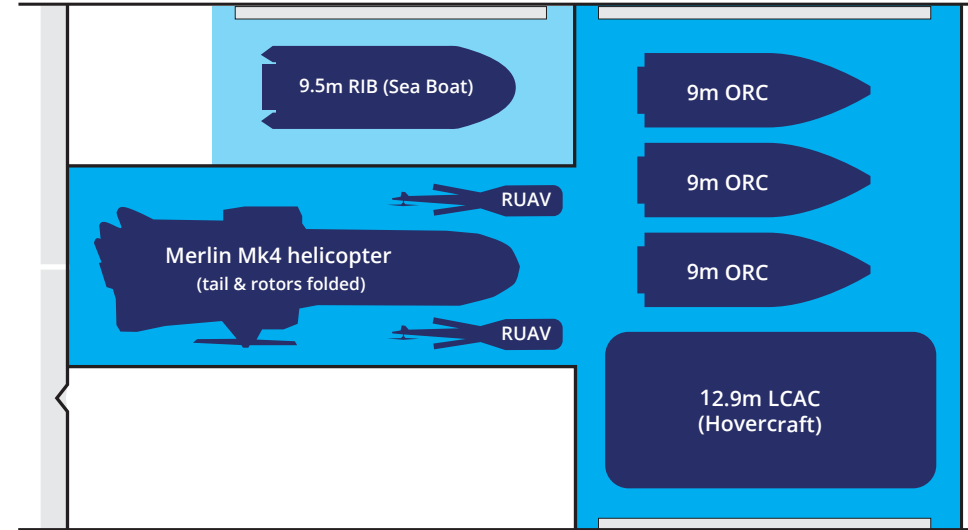

Type 26 frigate - possible mission bay configurations

Anti-submarine

Humanitarian aid / Disaster relief

Littoral strike - SF operation

Littoral strike - amphibious raiding

Mine countermeasures / Route survey

Maritime security